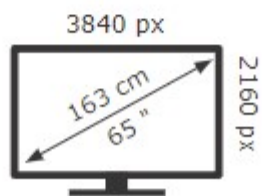

HISENSE

65A7GQ

125 kWh/1000h

ABCDEF**G**
HDR
180 kWh/1000h

2019/2013